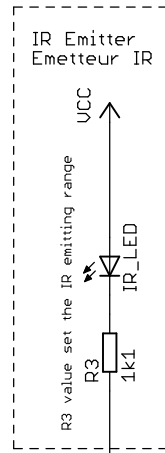

ZOMBADGE

by SNOOTLAB

Original design by M. Altman
Zombie fork by Buildbrighton

open hardware

<http://freedomdefined.org/OSHw>

ZOMBADGE

zombadge_1.3
24/08/2011 17:14:43
Sheet: 1/1