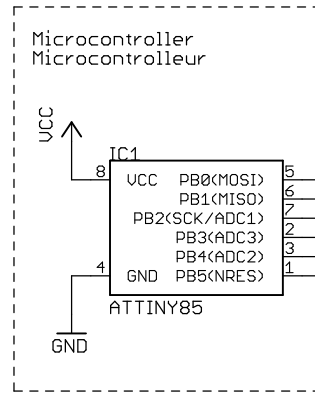

ZOMBADGE

by SNOOTLAB

Original design by M. Altman
Zombie fork by Buildbrighton

open hardware

<http://freedomdefined.org/OSHw>

ZOMBADGE

zombadge_1.3
24/08/2011 17:14:43
Sheet: 1/1