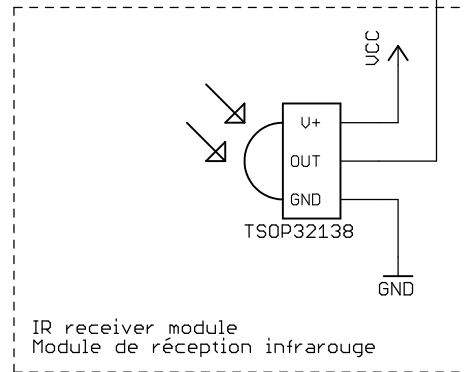

ZOMBADGE

by SNOOTLAB

Original design by M. Altman
Zombie fork by Buildbrighton

open hardware

<http://freedomdefined.org/OSHw>

ZOMBADGE

zombadge_1.3
24/08/2011 17:14:43
Sheet: 1/1