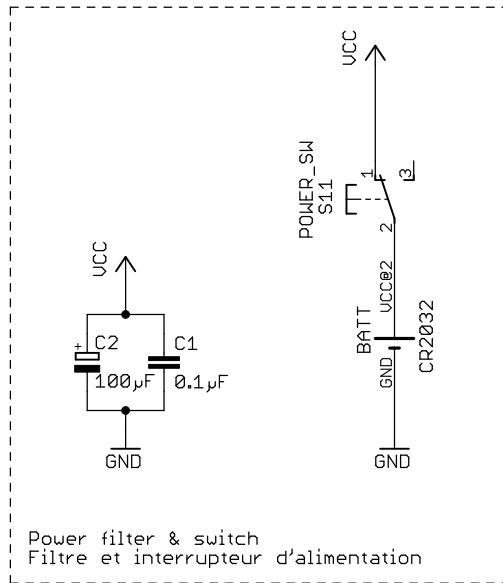

ZOMBADGE

by SNOOTLAB

Original design by M. Altman
Zombie fork by Buildbrighton

open hardware

<http://freedomdefined.org/OSHw>

ZOMBADGE

zombadge_1.3
24/08/2011 17:14:43
Sheet: 1/1