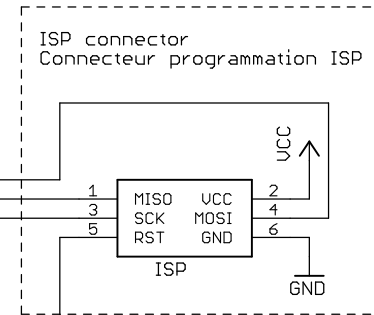

ZOMBADGE

by SNOOTLAB

Original design by M. Altman
Zombie fork by Buildbrighton

open hardware

<http://freedomdefined.org/OSHw>

ZOMBADGE

zombadge_1.3
24/08/2011 17:14:43
Sheet: 1/1