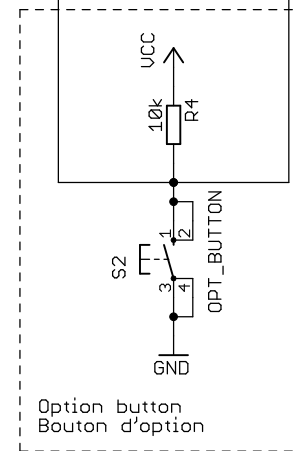

ZOMBADGE

by SNOOTLAB

Original design by M. Altman
Zombie fork by Buildbrighton

open hardware

<http://freedomdefined.org/OSHw>

ZOMBADGE

zombadge_1.3
24/08/2011 17:14:43
Sheet: 1/1