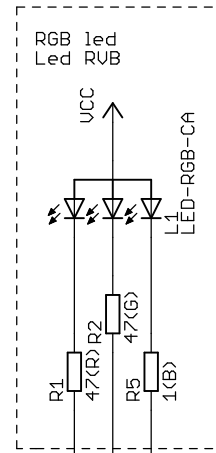

ZOMBADGE

by SNOOTLAB

Original design by M. Altman
Zombie fork by Buildbrighton

open hardware

<http://freedomdefined.org/OSHw>

ZOMBADGE

zombadge_1.3
24/08/2011 17:14:43
Sheet: 1/1