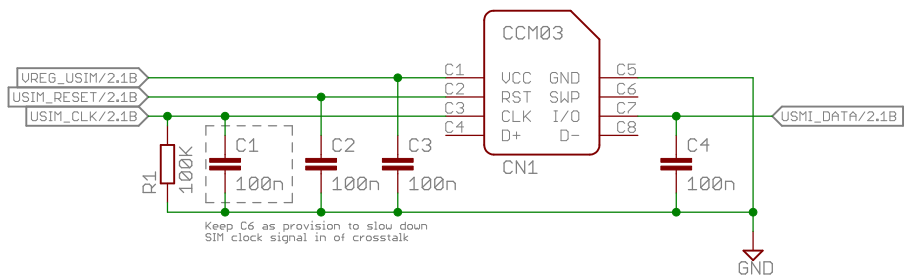

D

1 2 3 4 5 6

Level Shifter

Alim

SIM Interface

Shield AirPi v0.9	
30/05/2014 10:26:59	
Sheet: 1/3	

Modem

GPIO

	Shield AirPi v0.9
	30/05/2014 10:26:59
	Sheet: 2/3

Audio

USB

Antenna

Shield AirPi v0.9
 30/05/2014 10:26:59
 Sheet: 3/3