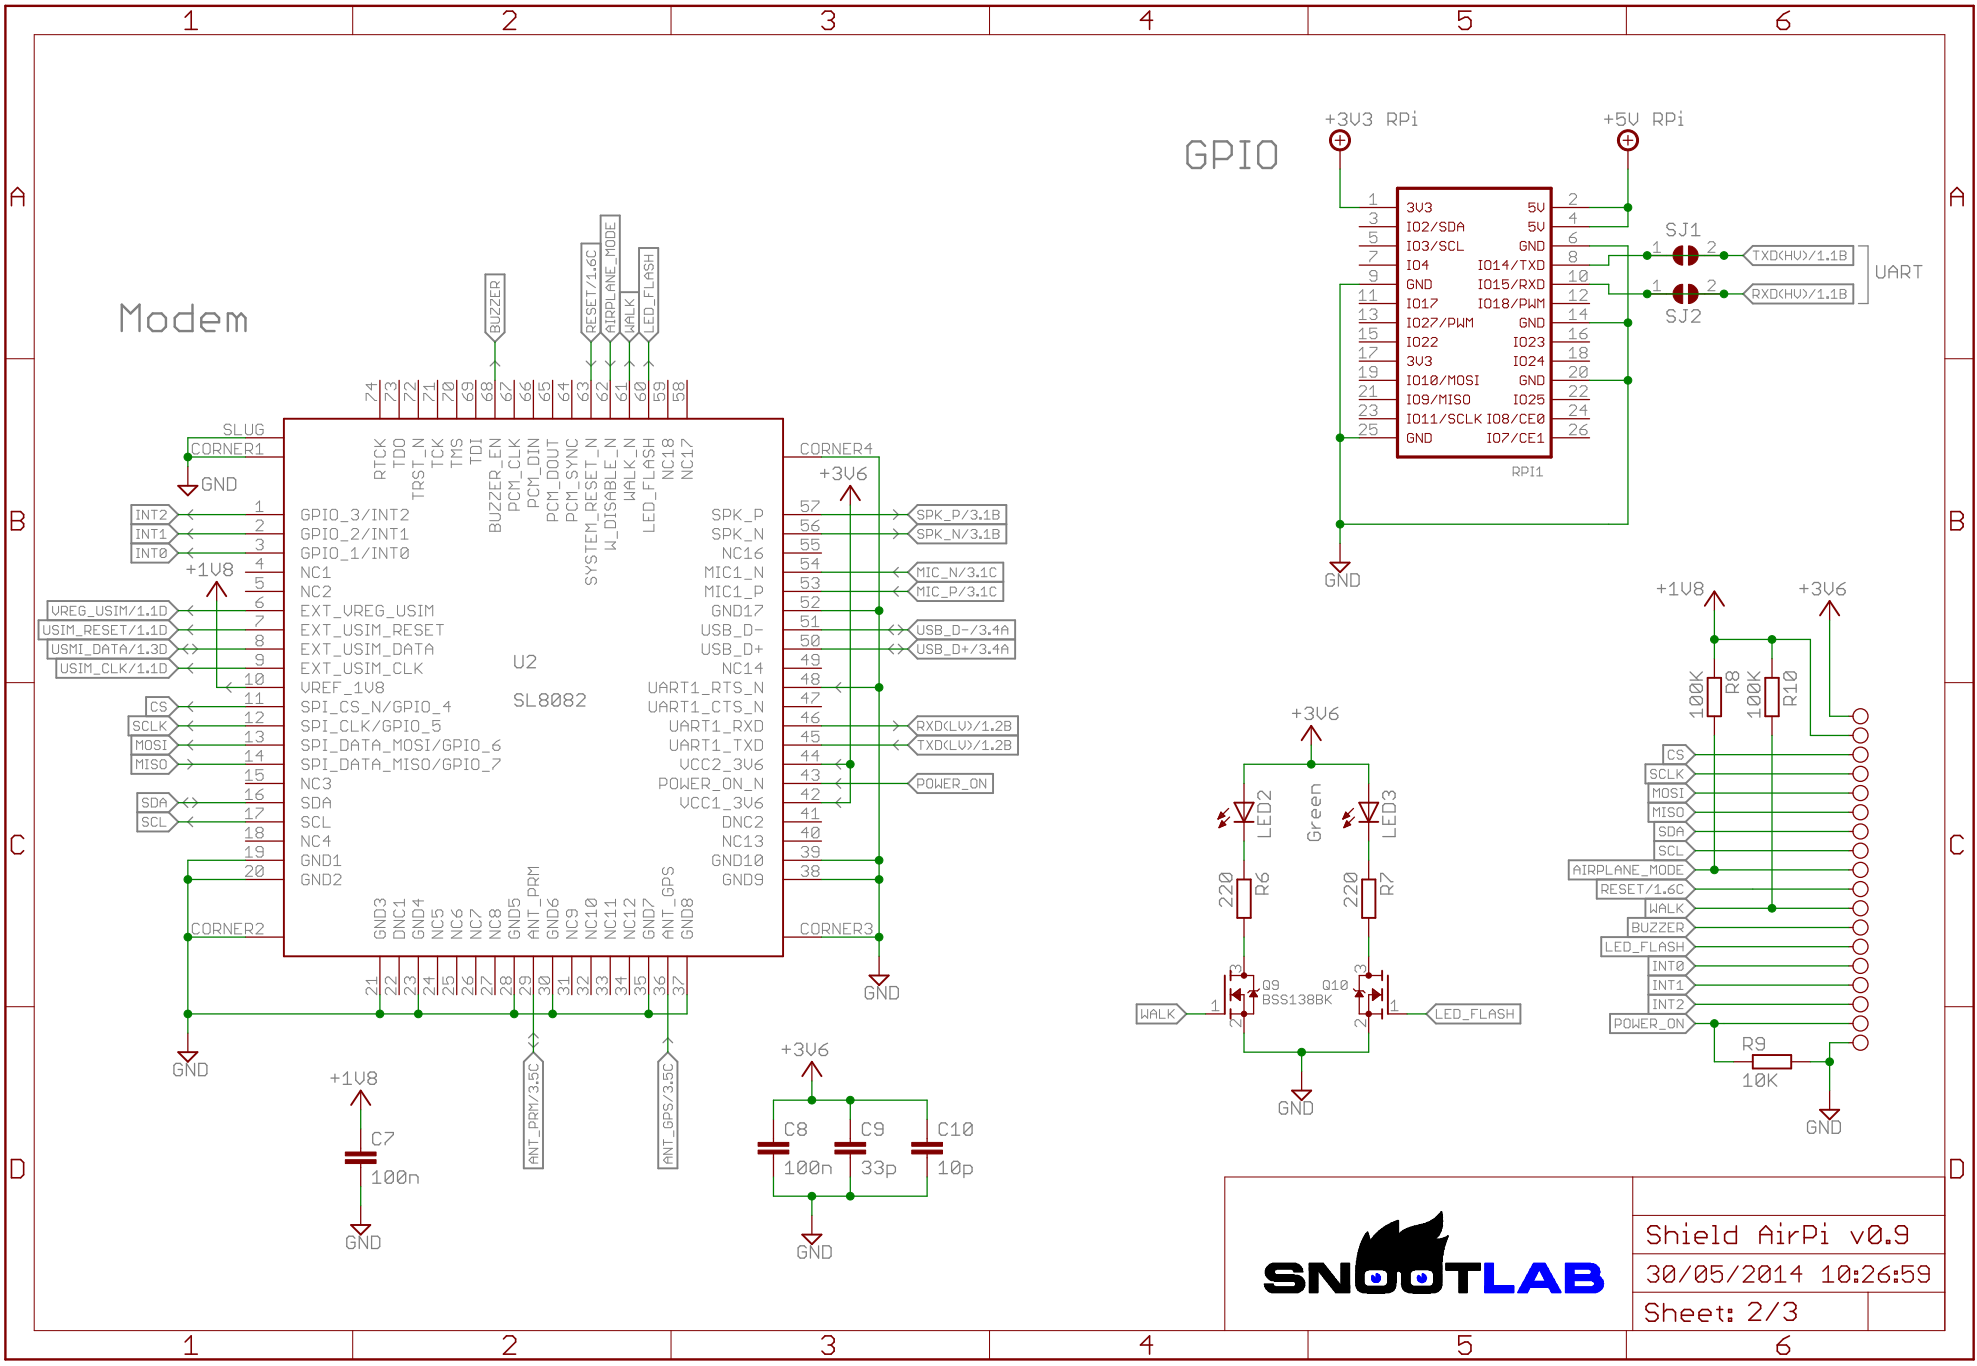

D

1 2 3 4 5 6

Level Shifter

Alim

SIM Interface

Shield AirPi v0.9	
30/05/2014 10:26:59	
Sheet: 1/3	

Modem

GPIO

	Shield AirPi v0.9
	30/05/2014 10:26:59
	Sheet: 2/3

Audio

USB

Antenna

Shield AirPi v0.9
 30/05/2014 10:26:59
 Sheet: 3/3