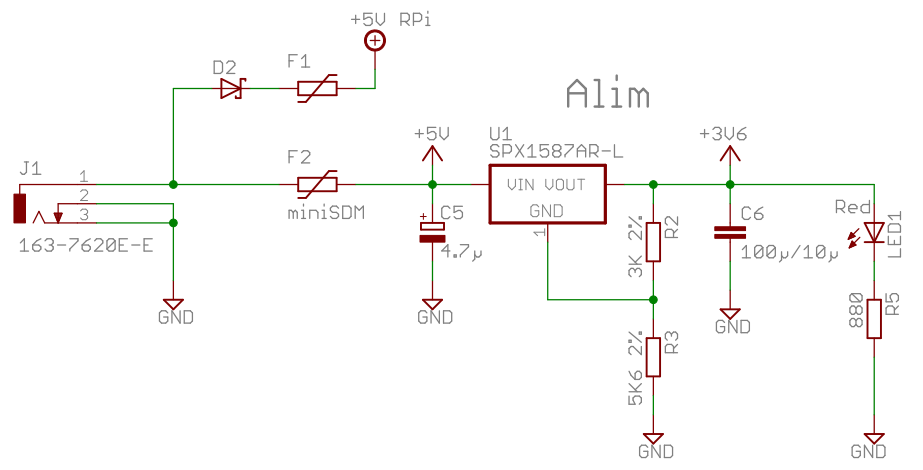

D

1 2 3 4 5 6

Level Shifter

Alim

SIM Interface

Shield AirPi v0.9	
30/05/2014 10:26:59	
Sheet: 1/3	

Modem

GPIO

	Shield AirPi v0.9
	30/05/2014 10:26:59
	Sheet: 2/3

Audio

USB

Antenna

Shield AirPi v0.9
 30/05/2014 10:26:59
 Sheet: 3/3