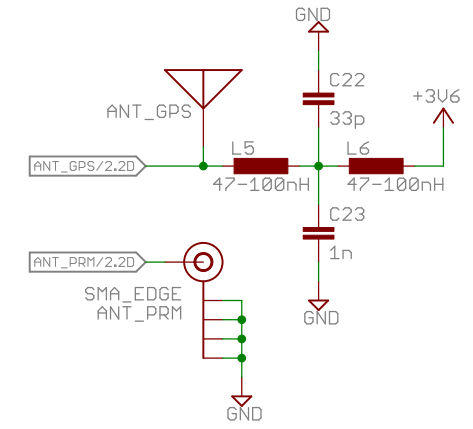

D

1 2 3 4 5 6

Level Shifter

Alim

SIM Interface

Shield AirPi v0.9	
30/05/2014 10:26:59	
Sheet: 1/3	

Modem

GPIO

	Shield AirPi v0.9
	30/05/2014 10:26:59
	Sheet: 2/3

Audio

USB

Antenna

Shield AirPi v0.9
 30/05/2014 10:26:59
 Sheet: 3/3