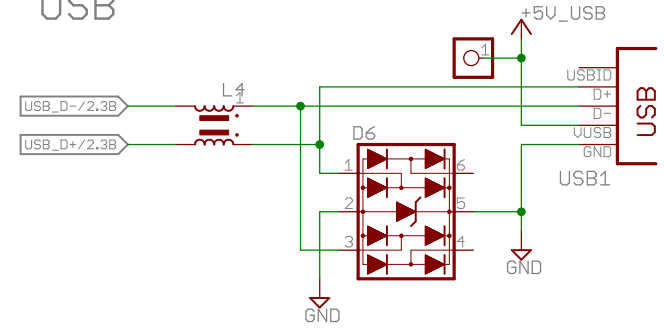

D

1 2 3 4 5 6

Level Shifter

Alim

SIM Interface

Shield AirPi v0.9	
30/05/2014 10:26:59	
Sheet: 1/3	

Modem

GPIO

	Shield AirPi v0.9
	30/05/2014 10:26:59
	Sheet: 2/3

Audio

USB

Antenna

Shield AirPi v0.9
 30/05/2014 10:26:59
 Sheet: 3/3