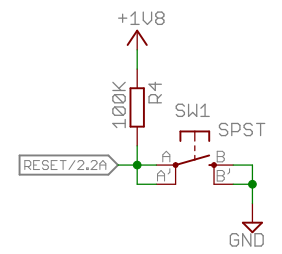

D

1 2 3 4 5 6

Level Shifter

Alim

SIM Interface

Shield AirPi v0.9	
30/05/2014 10:26:59	
Sheet: 1/3	

Modem

GPIO

	Shield AirPi v0.9
	30/05/2014 10:26:59
	Sheet: 2/3

Audio

USB

Antenna

Shield AirPi v0.9
 30/05/2014 10:26:59
 Sheet: 3/3