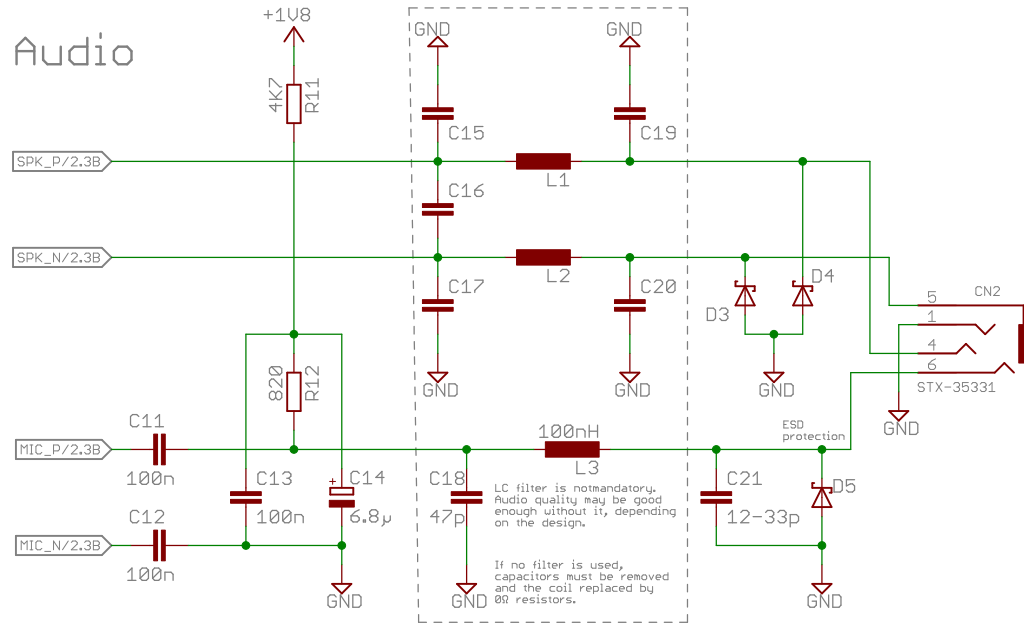

D

1 2 3 4 5 6

Level Shifter

Alim

SIM Interface

Shield AirPi v0.9	
30/05/2014 10:26:59	
Sheet: 1/3	

Modem

GPIO

	Shield AirPi v0.9
	30/05/2014 10:26:59
	Sheet: 2/3

Audio

USB

Antenna

Shield AirPi v0.9
 30/05/2014 10:26:59
 Sheet: 3/3